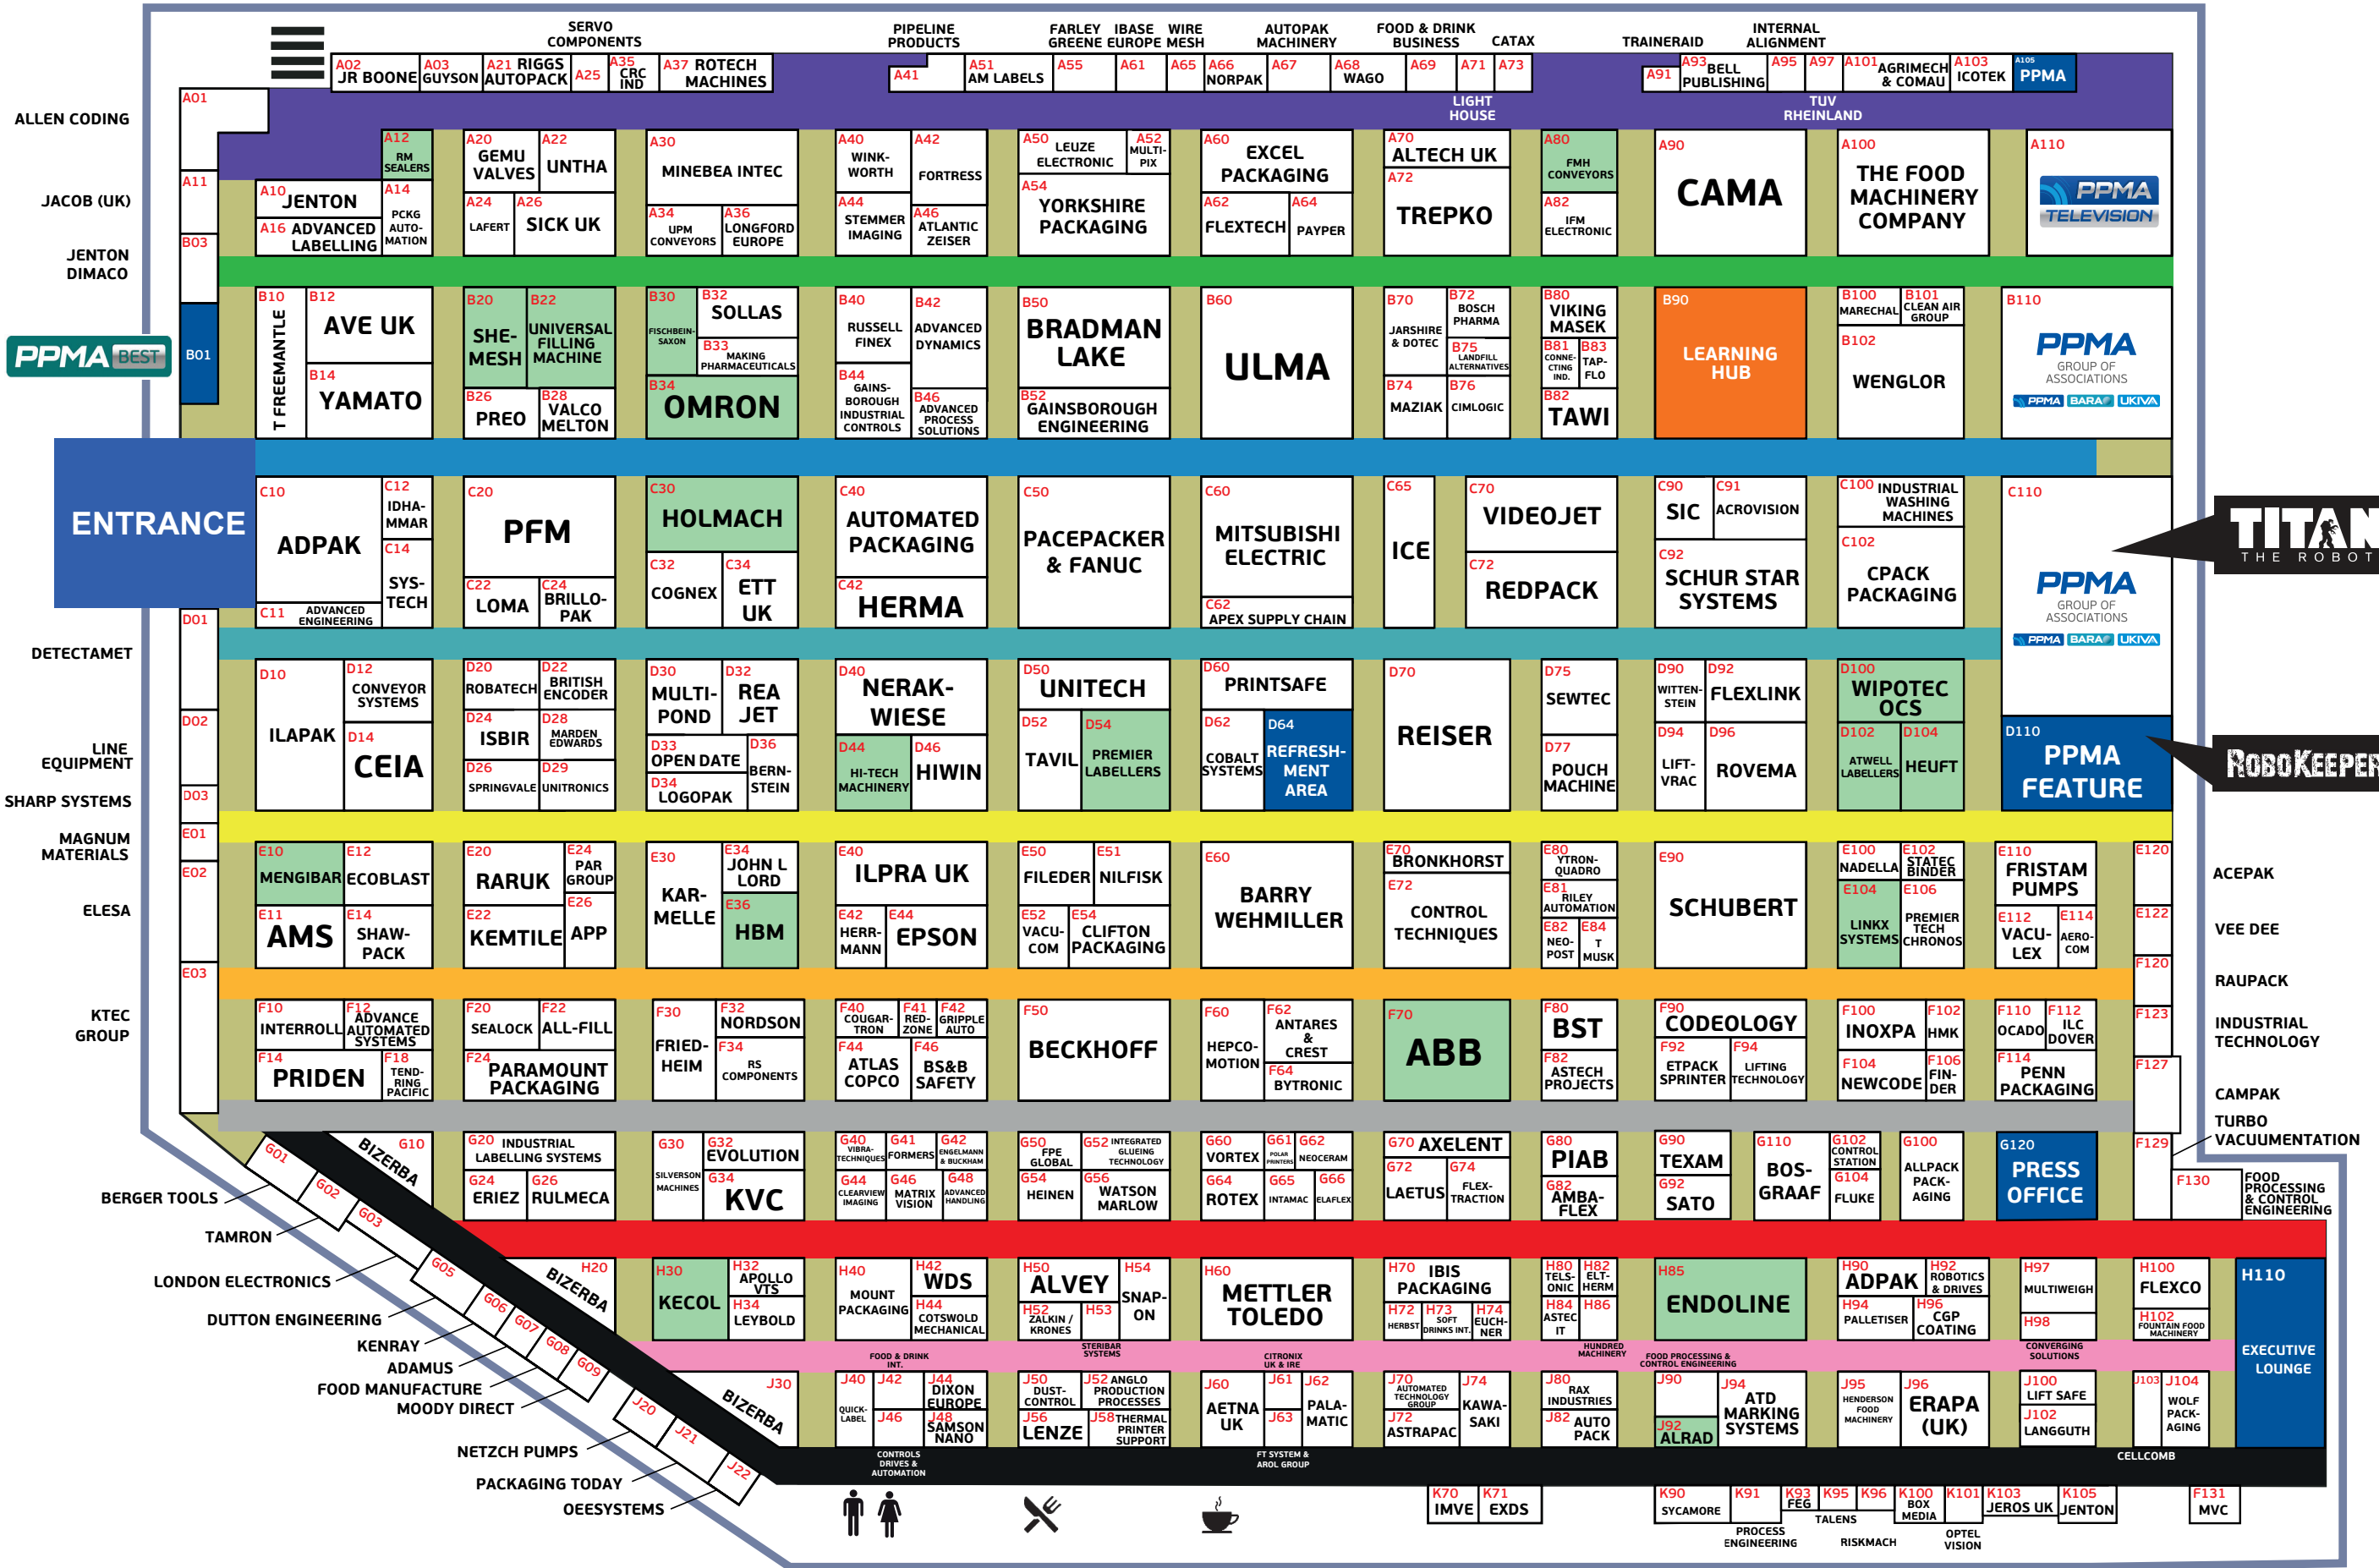

**STAIRS TO HALL 4 INTERPLAS**

ALLEN CODING  
JACOB (UK)  
JENTON DIMACO

**ENTRANCE**

DETECTAMET  
LINE EQUIPMENT  
SHARP SYSTEMS  
MAGNUM MATERIALS  
ELESA  
KTEC GROUP

ACEPAK  
VEE DEE  
RAUPACK  
INDUSTRIAL TECHNOLOGY  
CAMPAK  
TURBO VACUUMATION  
FOOD PROCESSING & CONTROL ENGINEERING

EXECUTIVE LOUNGE

K70 IMVE K71 EXDS  
K90 SYCAMORE K91  
K93 FEG K95 K96  
K100 BOX MEDIA K101  
K103 JEROS UK K105 JENTON  
K131 MVC  
PROCESS ENGINEERING TALENS RISKMACH OPTEL VISION